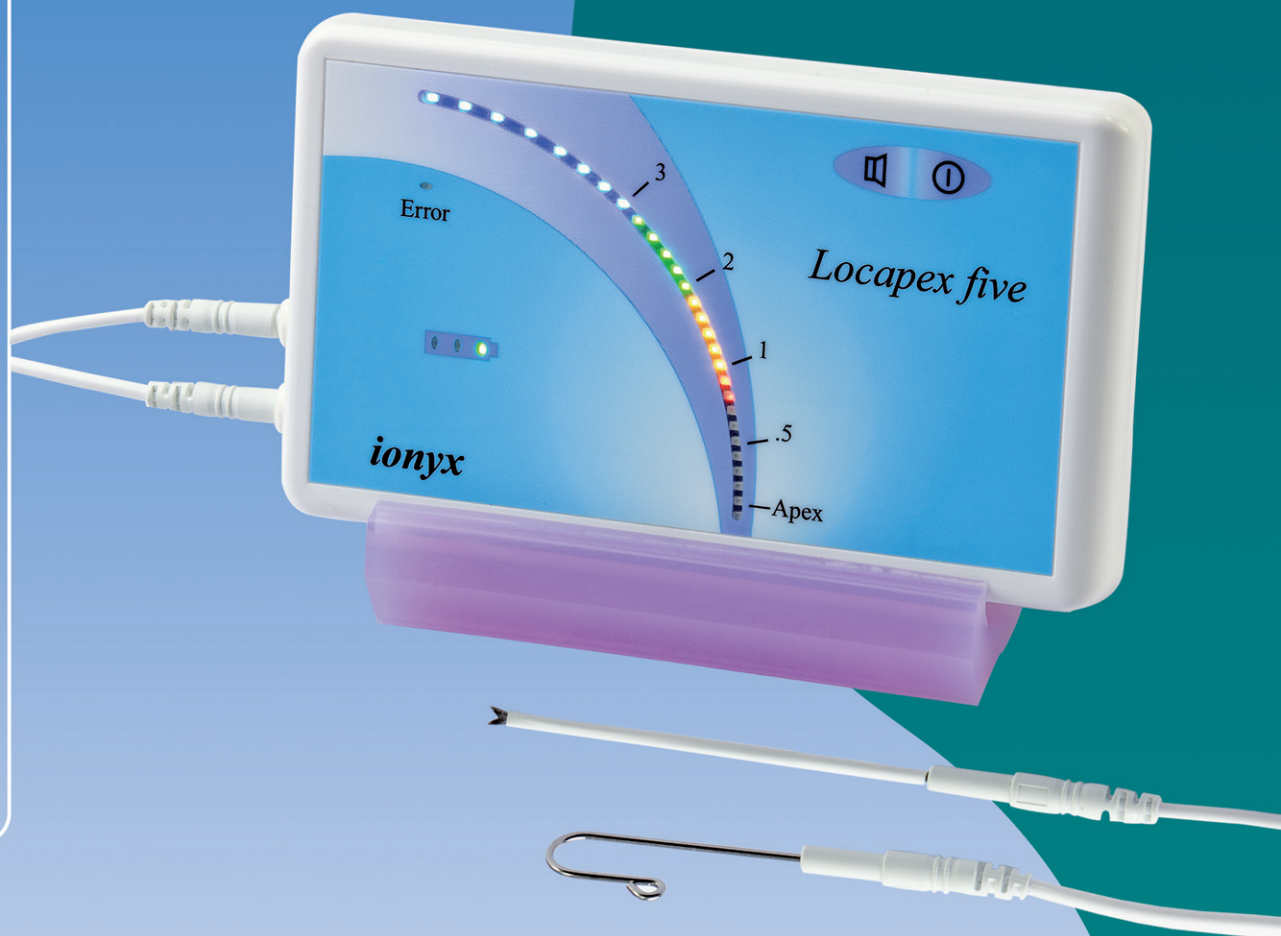

LOCAPEX FIVE

**APEX LOCATOR
FULLY AUTOMATIC
COMPACT, RELIABLE , EASY TO USE**

- Light indicator (LED) showing the progression of the file towards the apex
- No calibration or settings
- Only one On/Off button for an immediate functioning
- Error message when a false measure occurs (amalgam, cracked tooth, irrigating liquid overflowing)
- Feeding by 2 x LR06 AA batteries (6 months autonomy)
- Extra Flat , 160g with batteries.