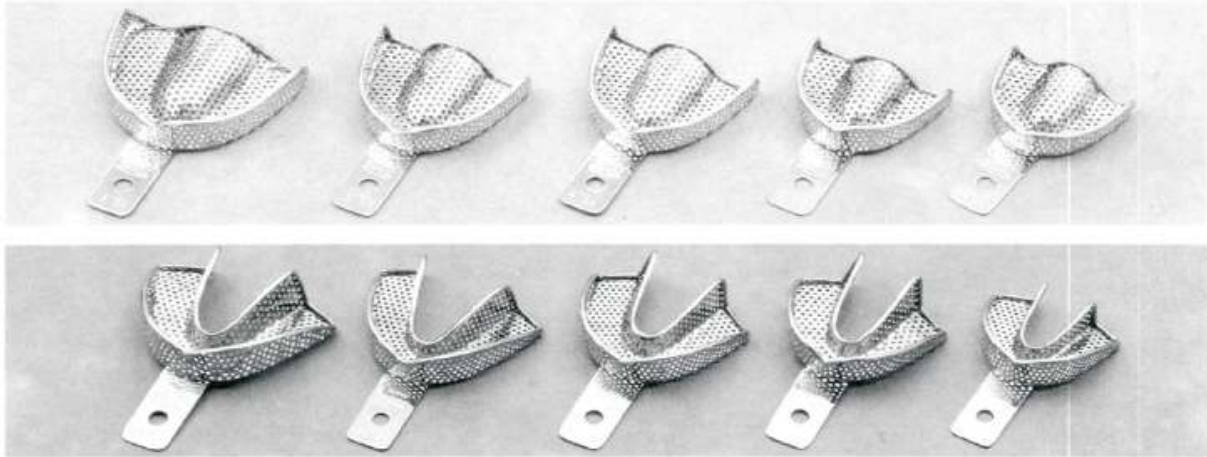

RIM LOCK IMPRESSION TRAYS=TOWNE

115-796-10 Set of 10 Trays - Viz No. XL-1, XL-5, XL-7, XL-9, XL-14 and XL-20, XL-21, XL-22, XL-24, XL-28

ALL TRAYS ARE ALSO AVAILABLE IN BRASS NICKLE PLATED.