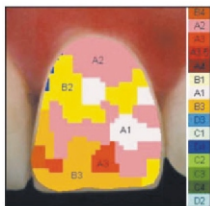

SpectroShade™ Micro is the answer to your dental colour measurement and testing needs.

OVERALL ANALYSIS

Colour Distribution

Translucency

Indicates an overall evolution of the colour of the tooth an evolution in the three areas, cervical, body, incisal and a detailed analysis in every point