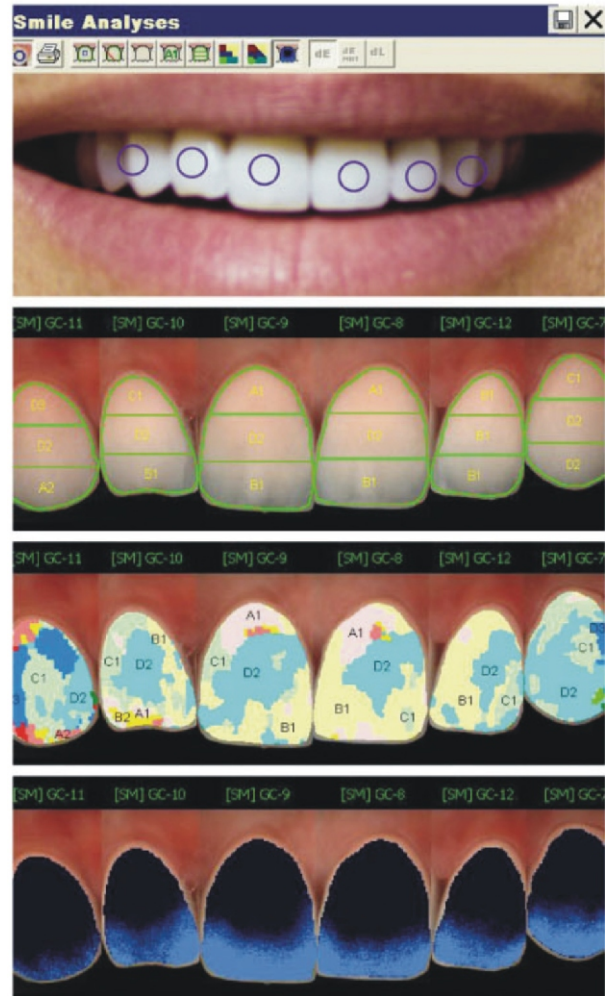

SpectroShade™ Micro is the answer to your dental colour measurement and testing needs.

OVERALL ANALYSIS

Colour Distribution

Translucency

Indicates an overall evolution of the colour of the tooth an evolution in the three areas, cervical, body, incisal and a detailed analysis in every point