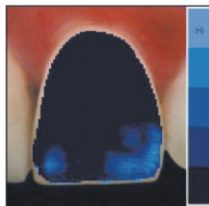

SpectroShade™ Micro is the answer to your dental colour measurement and testing needs.

OVERALL ANALYSIS

Colour Distribution

Translucency

Indicates an overall evolution of the colour of the tooth an evolution in the three areas, cervical, body, incisal and a detailed analysis in every point